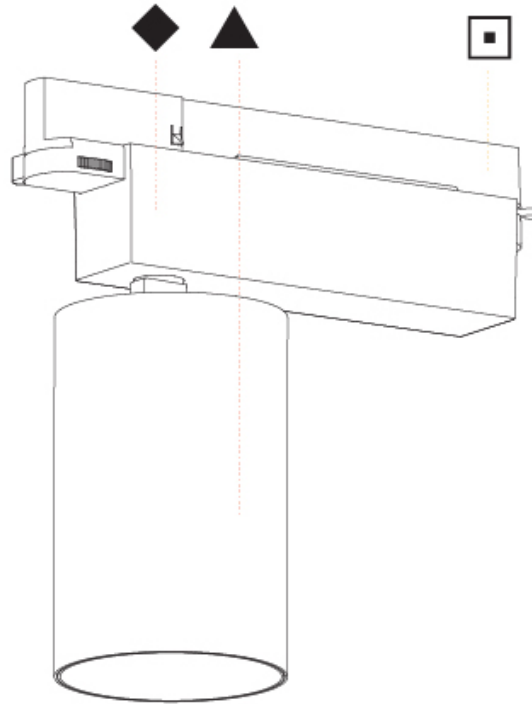

CENTRIQ 95 TRACK

A3T022-

PROJECT _____

TYPE _____

SPECIFIER _____

QUANTITY _____

DATE _____