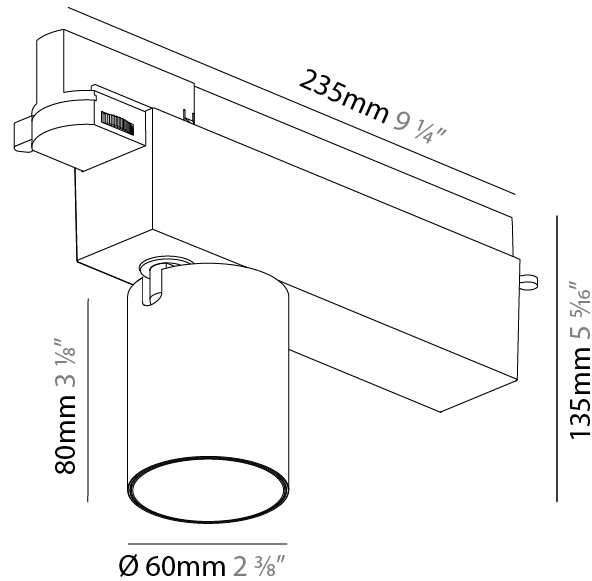

Series: Centriq
Subseries: Centriq 60
Brand: Prolicht
Division: Architectural
Mounting Type: Track
Mounting Location: Ceiling
Subcategory: Spots

PHYSICAL

Shape: Cylinder
Diameter (mm): 60
Diameter (in): 2 3/8
Length (mm): 235
Length (in): 9 1/4
Height (mm): 135
Height (in): 5 5/16
Light Distribution: Adjustable / Direct
Weight (kg): 0.7
Weight (lbs): 1.54
Installation Requirement: Track or profile system
Fixture Finish: SSR / BKV / CWI / CRY / HAB / LAG / UFT / ITA / RUA / RUR / MIC / FTG / MYG / TWT / LOD / PUS / FRO / FUP / KIA / POP / BLS / SPG / MEY / GOH / GUM / CHC / COM / ABZ / JAG / OBR / MOS / ROR
Fixture Material: Aluminum Die Cast

ELECTRICAL

Lamp Type: LED (Zhaga Standard)
Input Wattage (W): 12 / 15
Total Output Wattage (W): 10.8 / 13.5
Dimming: Tri-Mode (Non-Dimming and Phase Dimming (120Vac only) and 0-10V Dimming)
Driver Included: Yes
Driver Location: Integrated
Driver Type: Constant Current - Universal
Driver Class: Class 2
Input Voltage (V): 120 - 277
Constant Current (MA): 350

LED

Number of LEDs: 1
Color Temperature (°K): 2700 / 3000 / 3500 / 4000
Max. Delivered Lumen (lm): 520 / 580 / 627 / 640
Nominal Lumen (lm): 960 / 1070 / 1156 / 1180
CRI: >90 CRI
Lamp Life (hrs): 50000
Upon Request: Special Color Temperature Special Led

OPTICAL

Beam Angle: 8
Adjustability: Rotational 340°; Tilt 90°
Upon Request: Special Beam Angles

RATINGS AND CERTIFICATIONS

Certified By: Certified for North American Standards
IP rating: IP20