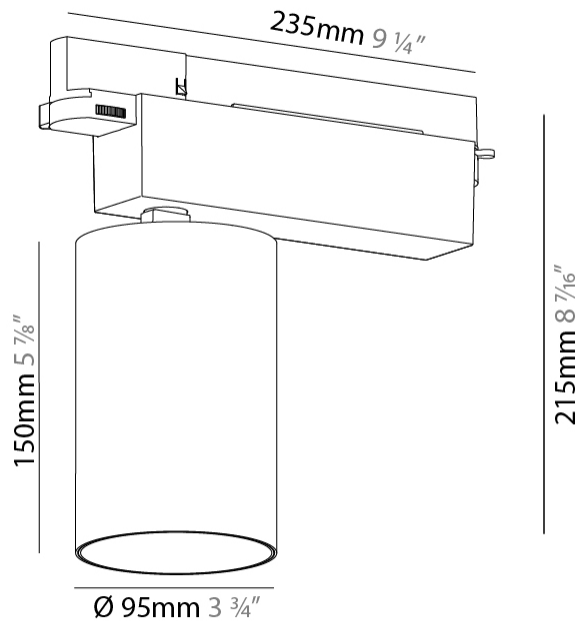

GENERAL

Series: Centriq
Subseries: Centriq 95
Brand: Prolicht
Division: Architectural
Mounting Type: Track
Mounting Location: Ceiling
Subcategory: Spots

PHYSICAL

Shape: Cylinder
Diameter (mm): 95
Diameter (in): 3 3/4
Length (mm): 235
Length (in): 9 1/4
Height (mm): 150
Height (in): 5 7/8
Light Distribution: Adjustable / Direct
Weight (kg): 1.495
Weight (lbs): 3.3
Fixture Finish: SSR / BKV / CWI / CRY / HAB / LAG / UFT / ITA / RUA / RUR / MIC / FTG / MYG / TWT / LOD / PUS / FRO / FUP / KIA / POP / BLS / SPG / MEY / GOH / GUM / CHC / COM / ABZ / JAG / OBR / MOS / ROR
Fixture Material: Aluminum

ELECTRICAL

Lamp Type: LED (Zhaga Standard)
Input Wattage (W): 18
Total Output Wattage (W): 16.4
Dimming: Tri-Mode (Non-Dimming and Phase Dimming (120Vac only) and 0-10V Dimming)
Driver Included: Yes
Driver Location: Integrated
Driver Type: Constant Current - Universal
Driver Class: Class 2
Input Voltage (V): 120 - 277
Constant Current (MA): 500

LED

Number of LEDs: 1
Color Temperature (°K): 2700 / 3000 / 3500 / 4000
Max. Delivered Lumen (lm): 1567 / 1666 / 1719 / 1754
Nominal Lumen (lm): 2271 / 2414 / 2491 / 2542
CRI: >90 CRI
Lamp Life (hrs): 50000
Upon Request: Special Color Temperature Special Led

OPTICAL

Reflector: 18 / 26 / 40
Adjustability: Rotational 340°; Tilt 90°
Upon Request: Special Beam Angles

RATINGS AND CERTIFICATIONS

Certified By: Certified for North American Standards
IP rating: IP20